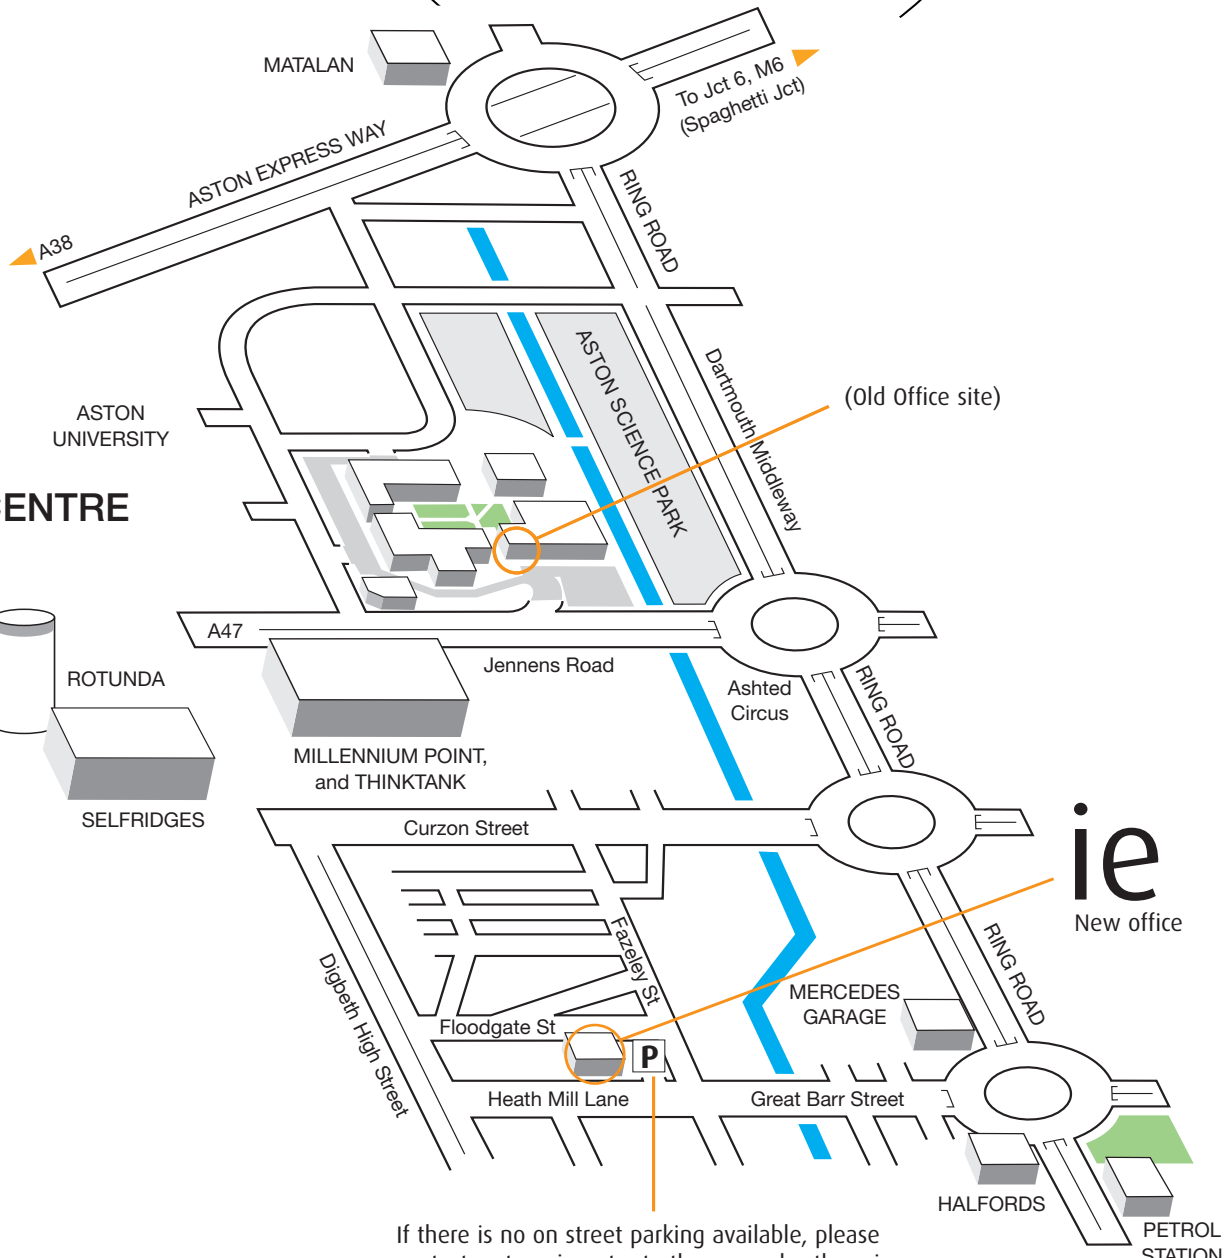

ie creative

Unit F2, The Arch
48-52 Floodgate Street
Birmingham
B5 5SL

Tel: 0121 766 7777
Fax: 0709 200 1253

sales@iecreativeltd.co.uk
www.iecreativeltd.co.uk

If there is no on street parking available, please contact us to gain entry to the car park - there is no automatic entry or intercom access.